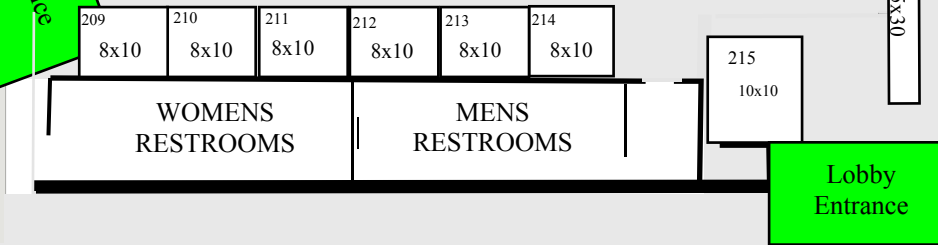

8X10 booths unless marked different.

Lobby will be open to public during setup on Thursday.

INDOOR FLOOR PLAN

All booth spaces are $250, excluding Sponsor Booths!

*Call or email for non-profit & Sponsor Information 1-800-336-6028
Info@BikersAtTheBeach.com*

Lobby will be open to public during setup on Thursday.

Indoor booths are 8X10 unless marked/noted.

Vendor parking is across the street behind bowling alley!