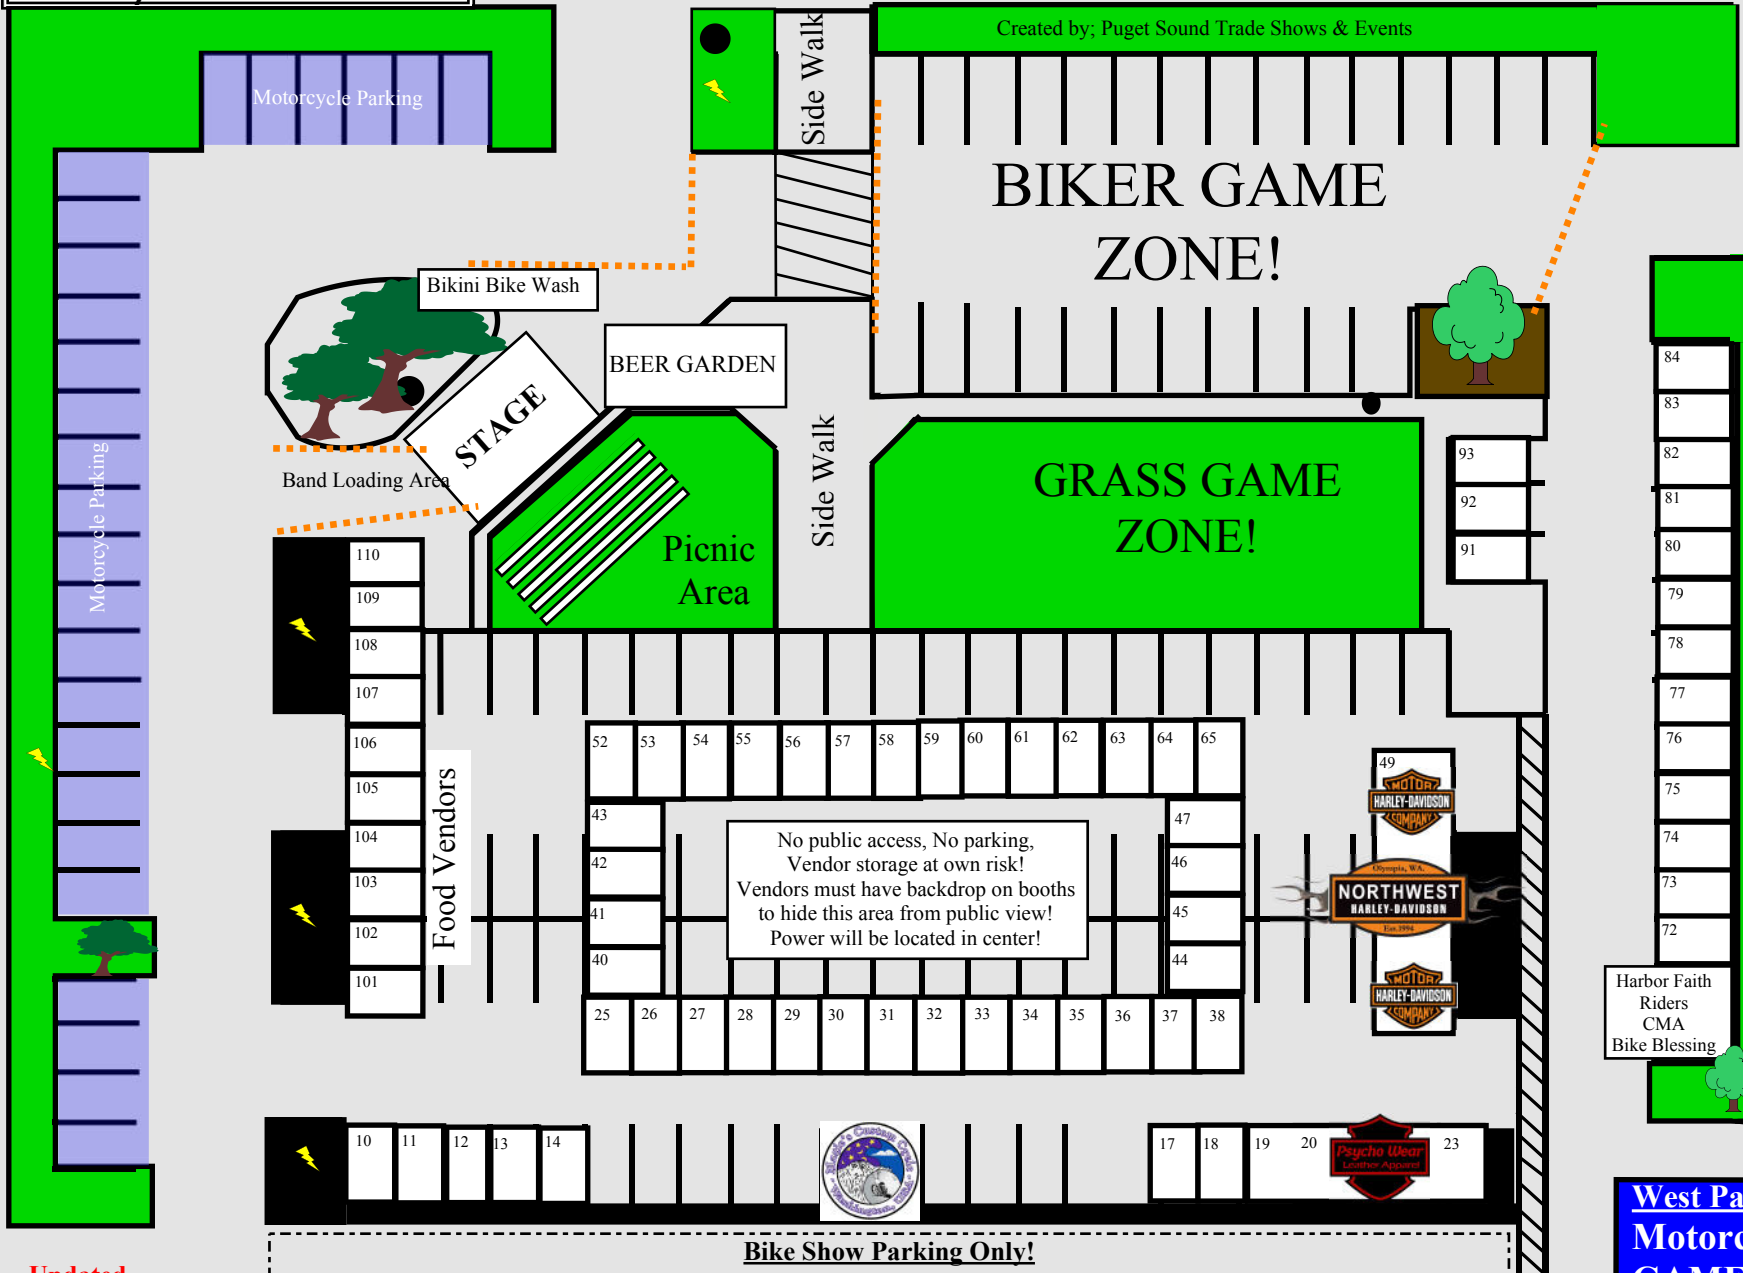

*Lobby will be open to public during setup on Thursday.*

*Indoor booths are 8X10 unless marked/noted.*

*Vendor parking is across the street behind bowling alley!*

**Bikers At The Beach!**  
 Ocean Shores Convention Center  
 120 W Chance a La Mer NW, Ocean Shores, WA 98569  
 July 27th-29th 2018

**MOTORCYCLE  
 ENTRANCE**

[www.BikersAtTheBeach.com](http://www.BikersAtTheBeach.com)

Booth Spaces are \$250 each.

Most spaces are 10 wide x 15 deep

Power is not available in booths 17-23 and 70-84.

Booths 25-65 must have backdrop on booths. No access to rear of booths.

All vendor parking is located across the street behind the bowling alley.

**NO VEHICLE PARKING IN BOOTH OR ON SITE**

84  
83  
82  
81  
80  
79  
78  
77  
76  
75  
74  
73  
72

93  
92  
91

49  
48  
47  
46  
45  
44